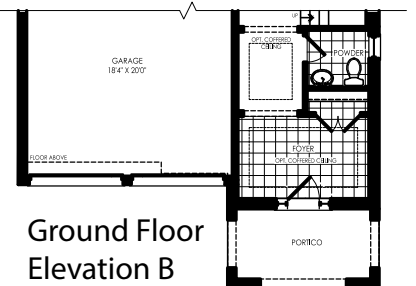

THE KINGSDOWN

3000 SQ.FT.

VIEW
IN VAUGHAN

Basement
Elevation A & B

Ground Floor
Elevation A

Second Floor
Elevation A

Opt. Second Floor
Elevation A

Opt. Second Floor
Elevation B

Second Floor
Elevation B

Ground Floor
Elevation B