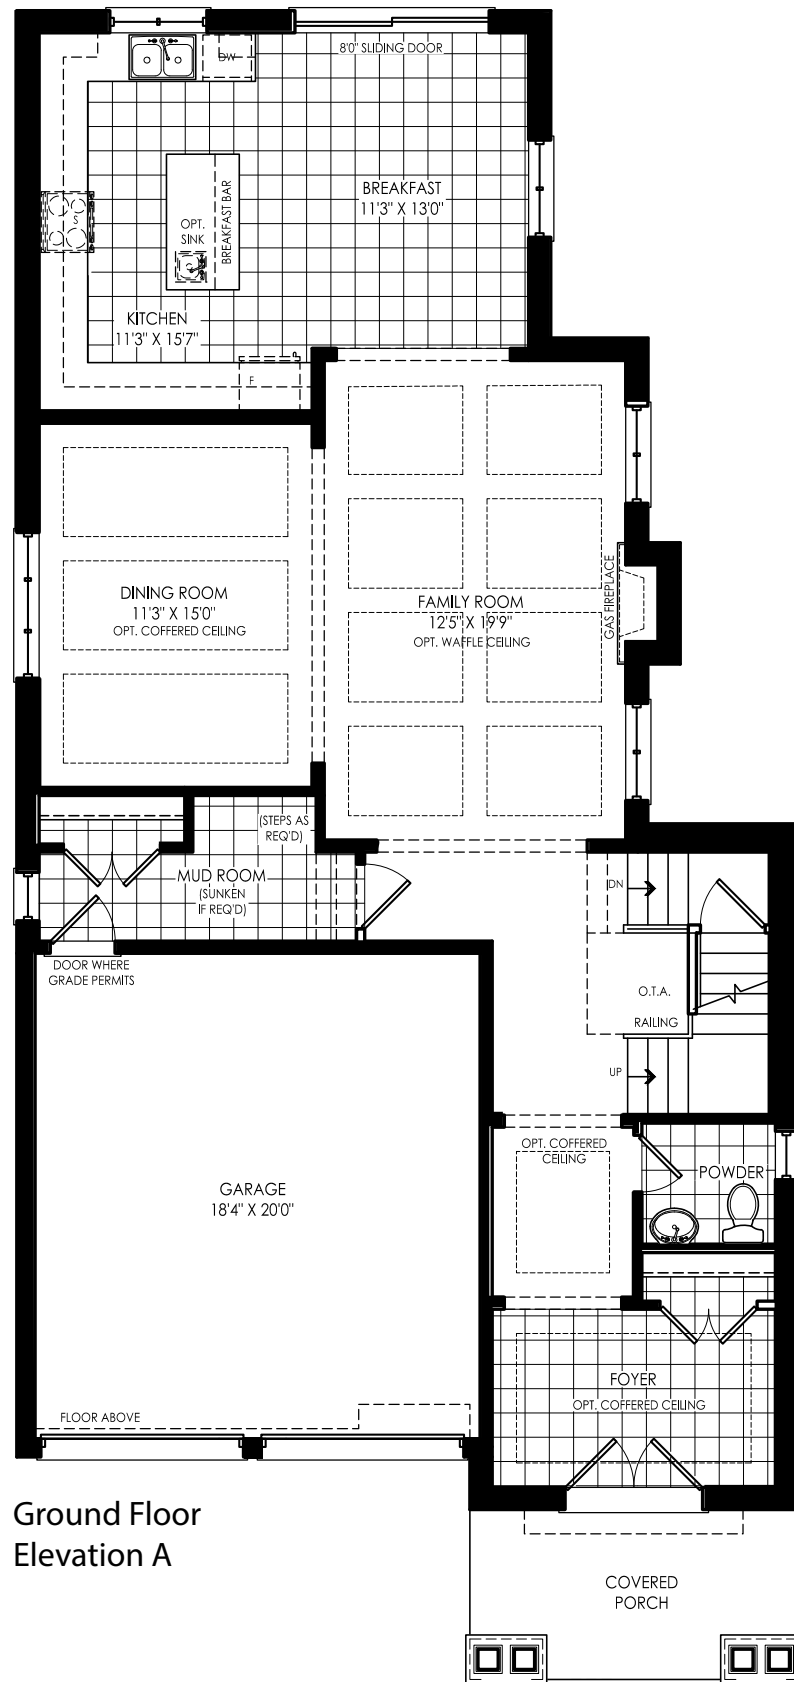

THE KINGSDOWN

3000 SQ.FT.

VIEW
IN VAUGHAN

Basement
Elevation A & B

Ground Floor
Elevation A

Second Floor
Elevation A

Opt. Second Floor
Elevation A

Opt. Second Floor
Elevation B

Second Floor
Elevation B

Ground Floor
Elevation B