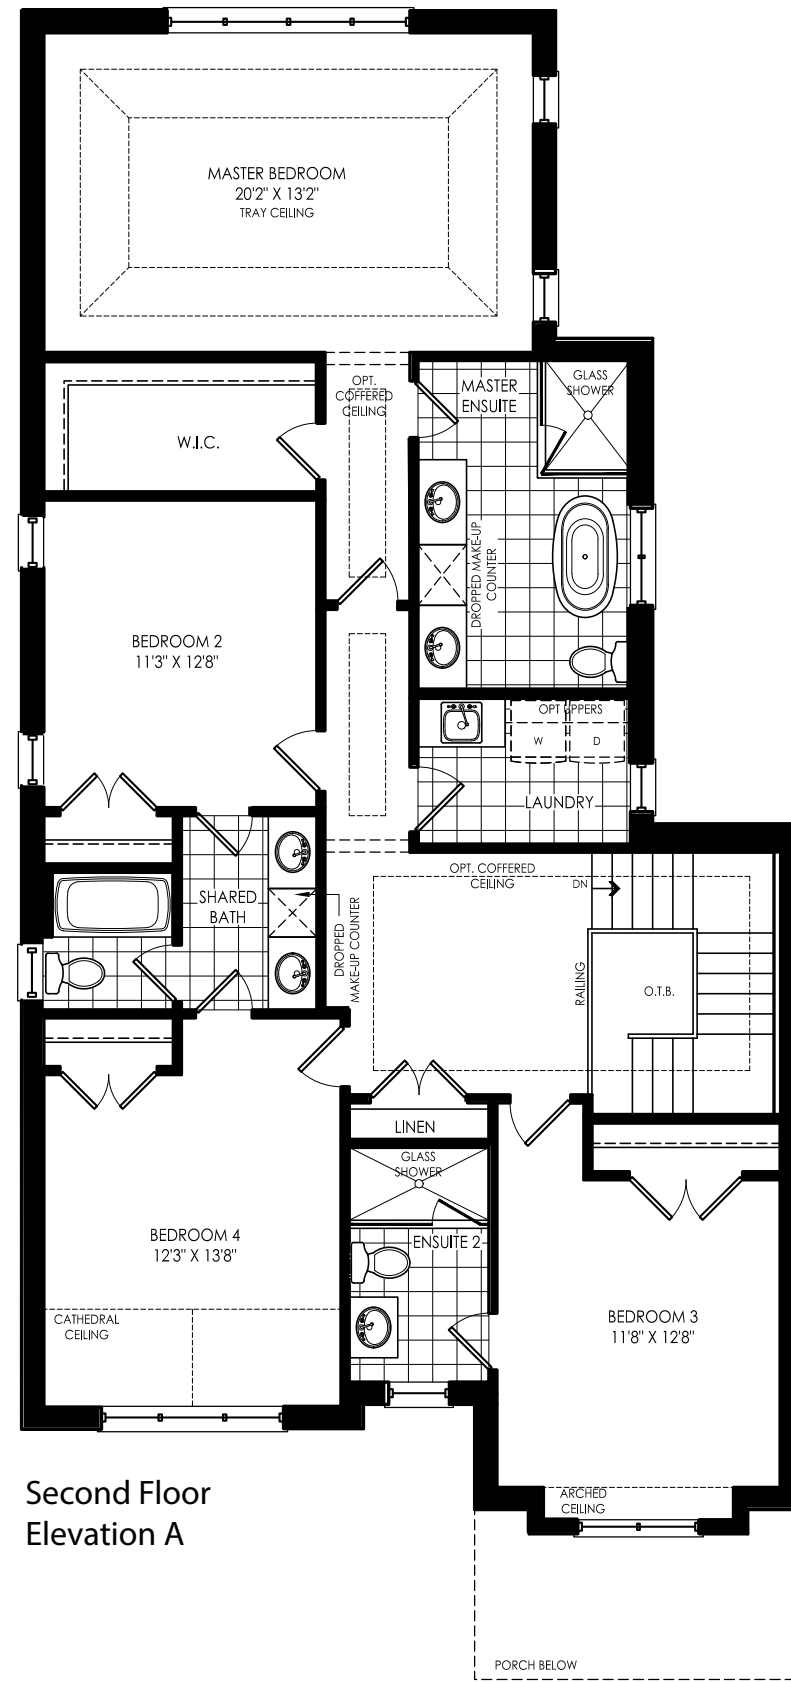

THE KINGSDOWN

3000 SQ.FT.

VIEW
IN VAUGHAN

Basement
Elevation A & B

Ground Floor
Elevation A

Second Floor
Elevation A

Opt. Second Floor
Elevation A

Opt. Second Floor
Elevation B

Second Floor
Elevation B

Ground Floor
Elevation B