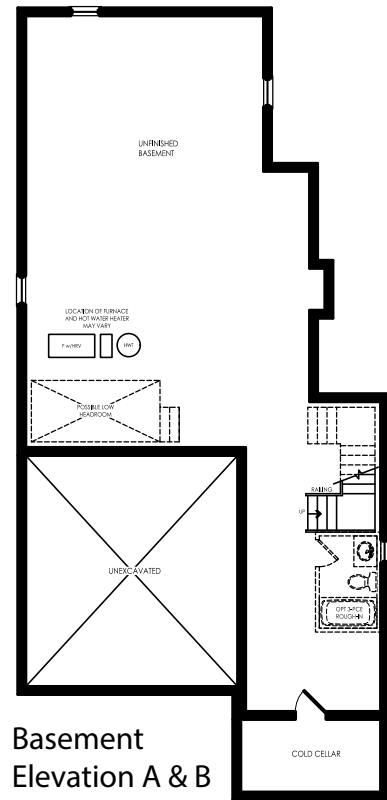

THE KINGSDOWN

3000 SQ.FT.

VIEW
IN VAUGHAN

Basement
Elevation A & B

Ground Floor
Elevation A

Second Floor
Elevation A

Opt. Second Floor
Elevation A

Opt. Second Floor
Elevation B

Second Floor
Elevation B

Ground Floor
Elevation B