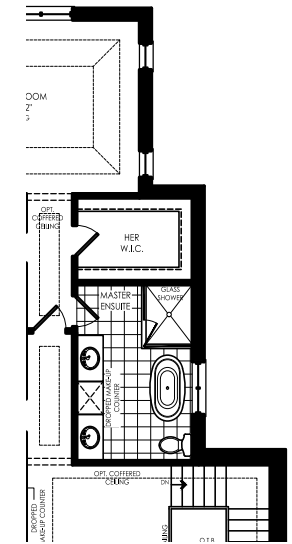

THE KINGSDOWN

3000 SQ.FT.

VIEW
IN VAUGHAN

Basement
Elevation A & B

Ground Floor
Elevation A

Second Floor
Elevation A

Opt. Second Floor
Elevation A

Opt. Second Floor
Elevation B

Second Floor
Elevation B

Ground Floor
Elevation B